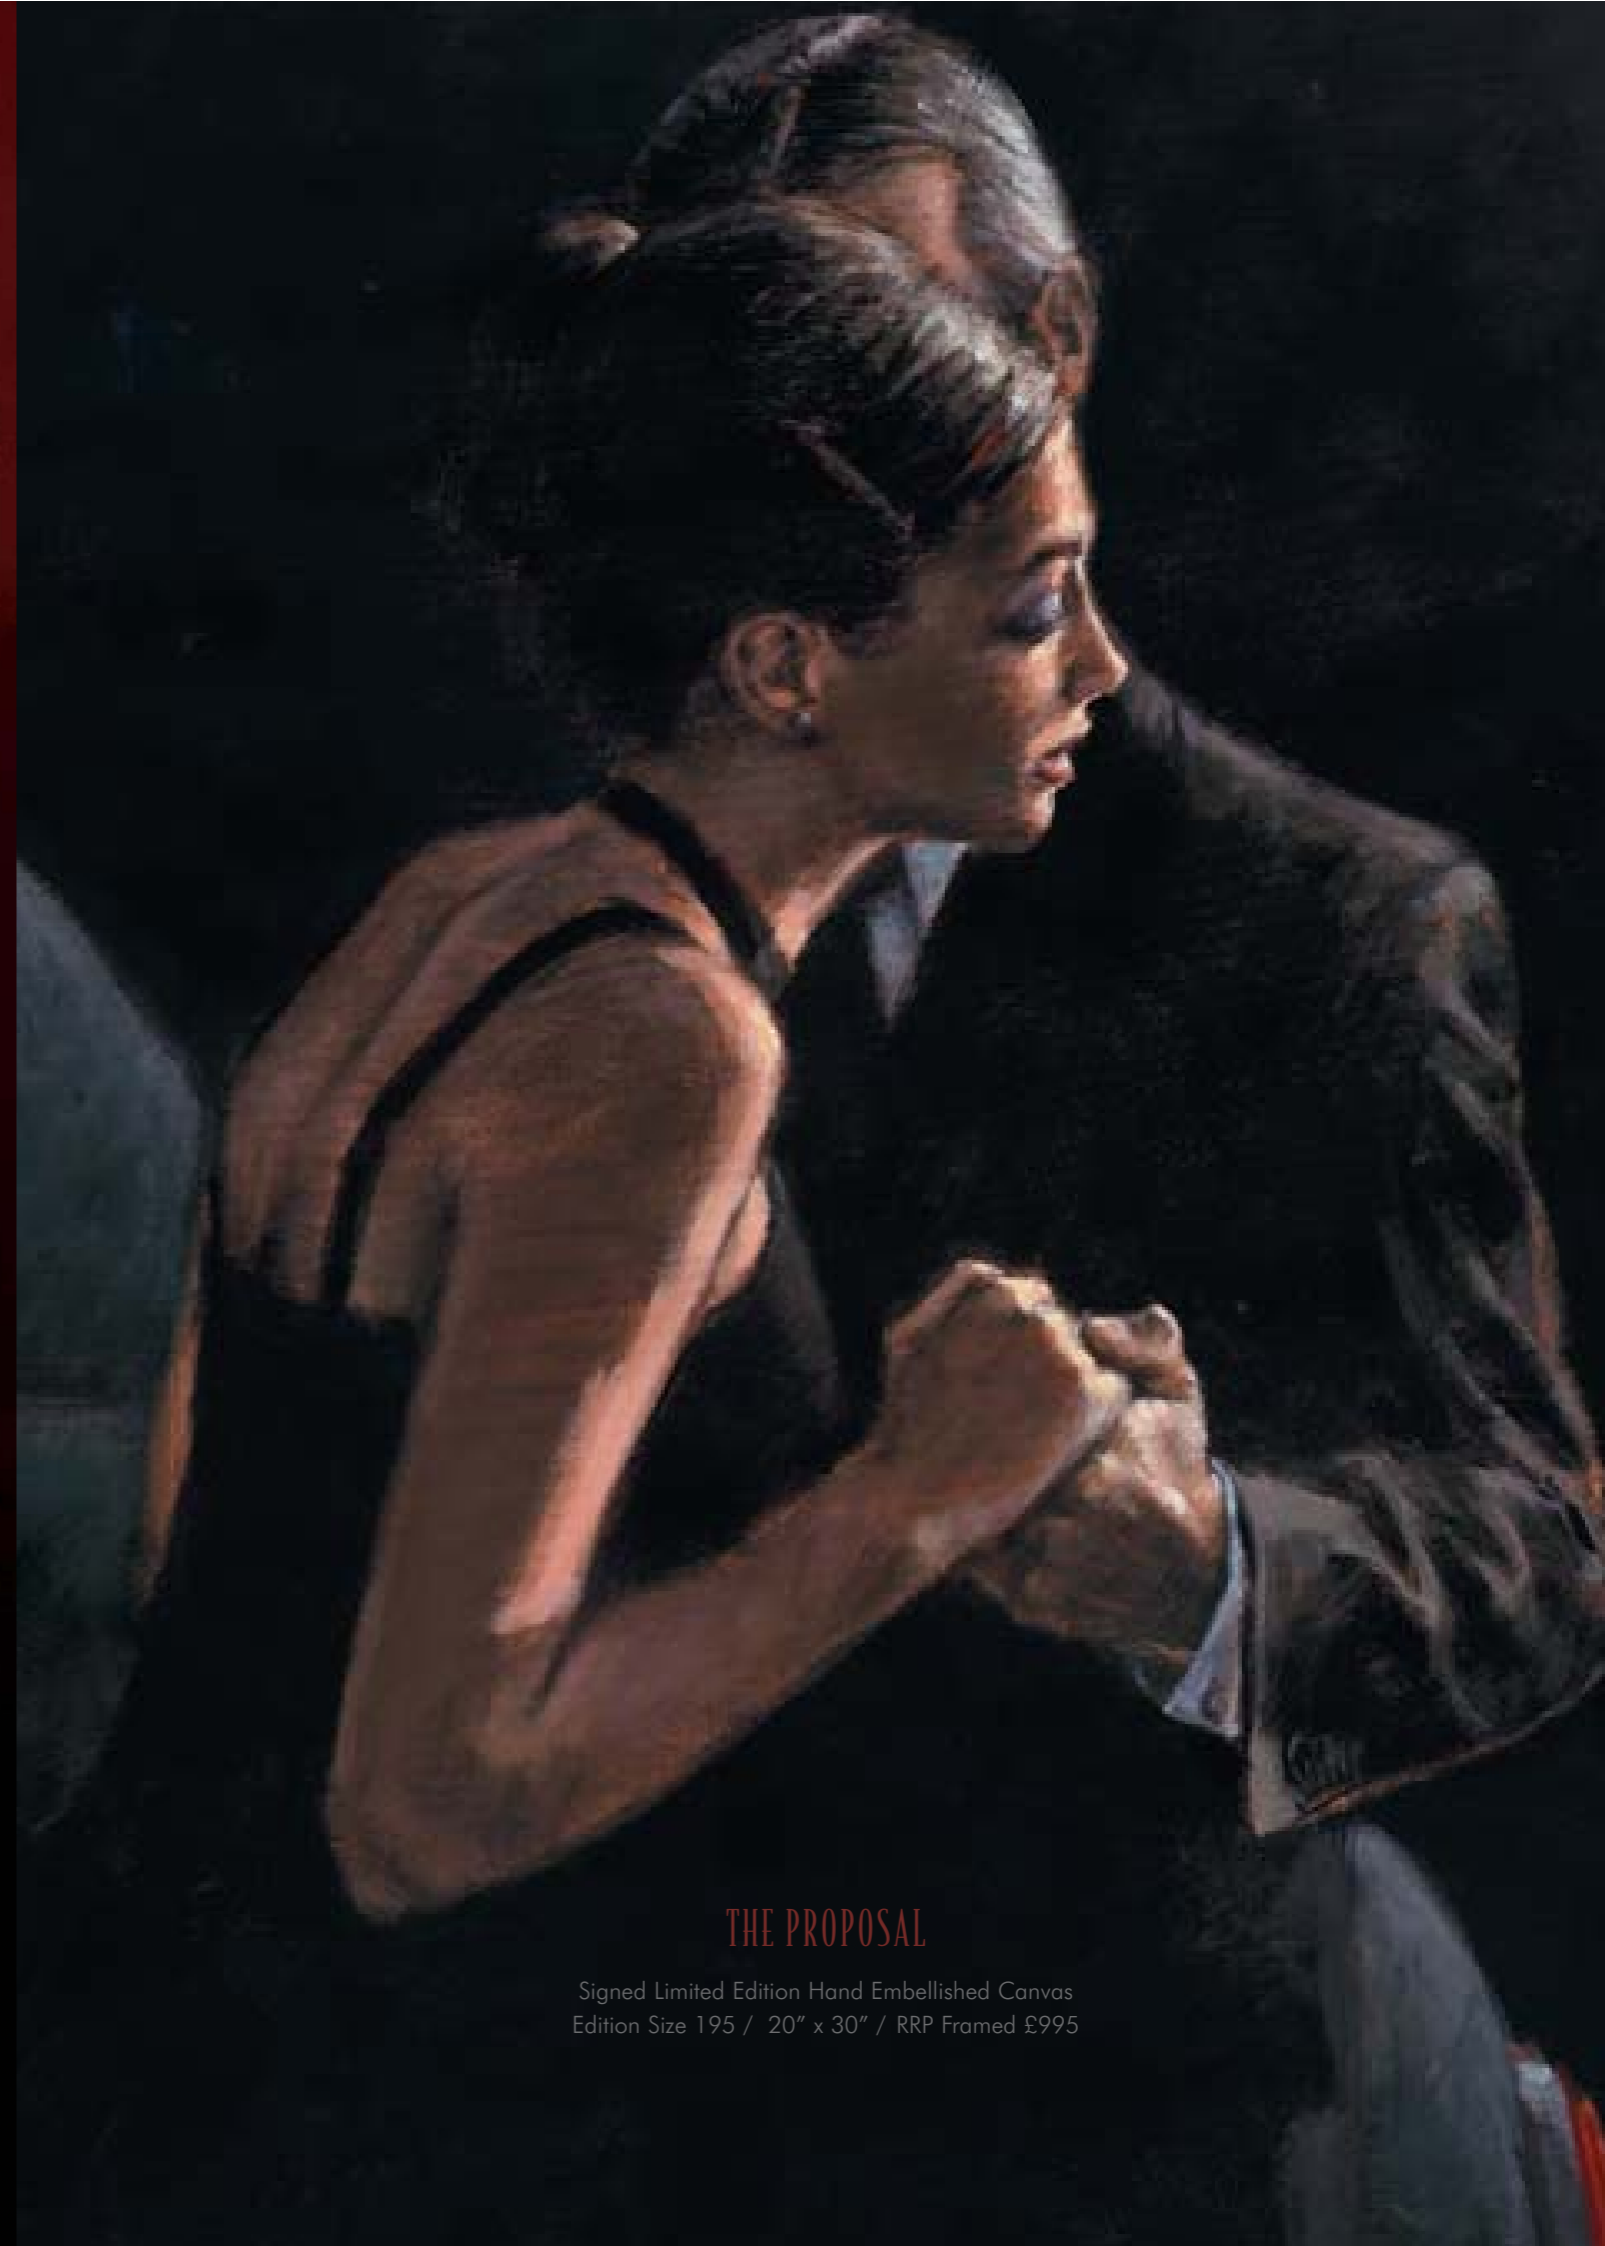

THE PROPOSAL

Signed Limited Edition Hand Embellished Canvas
Edition Size 195 / 20" x 30" / RRP Framed £995