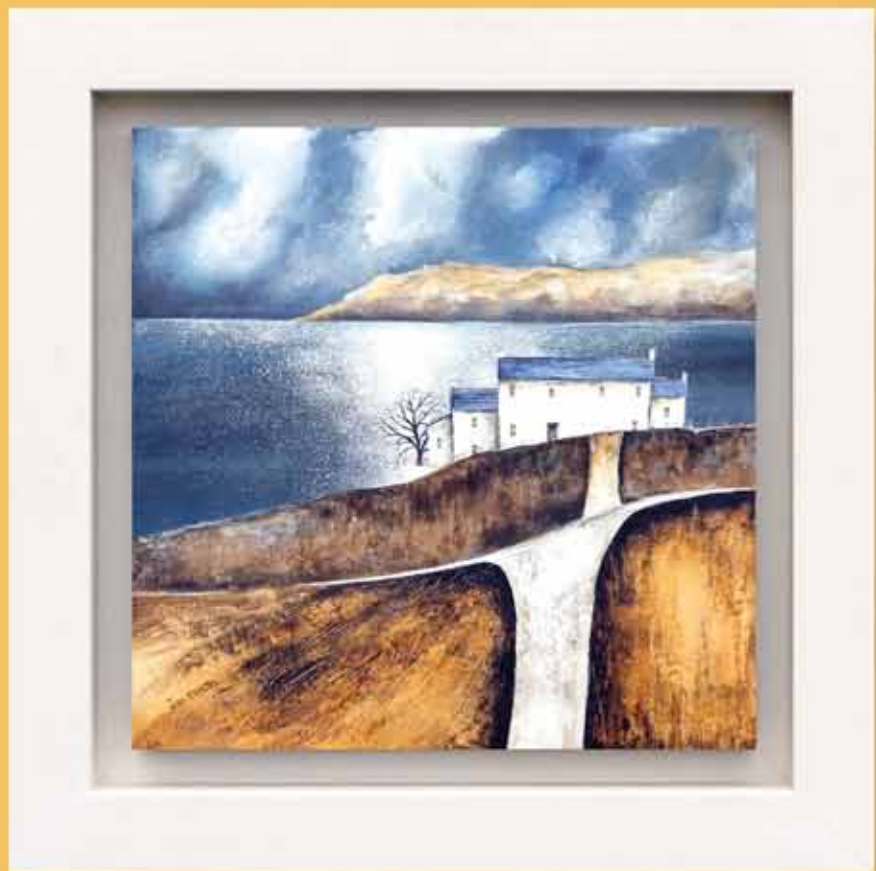

J. McKinstry

John McKinstry

Mesmerising & atmospheric

...John's rural scenes combine
aesthetic beauty and
technical panache
with an overwhelming
sense of peace.

John finds much of
the inspiration
for his painterly
landscapes in
the shape of
isolated farms
and cottages
on remote
hillsides and
moorland,
along the
rugged
Atlantic
coast, or on
the gentle
slopes of the
Sussex Downs.

the river cottage II

16"
x 16"

Original
on Box
Canvas

1012683

the
coast
guard
cottage

16"
x 16"

Original
on Box
Canvas

1012680

first snow
of the
year

16"
x 16"

Original
on Box
Canvas

1012678

headland cottages

16"
x 39"

Original
on Box
Canvas

1053859

16"
x 16"

Original
on Box
Canvas

1012681

bridge over
the river

16"
x 16"

Original
on Box
Canvas

1058935

edge of
the moor