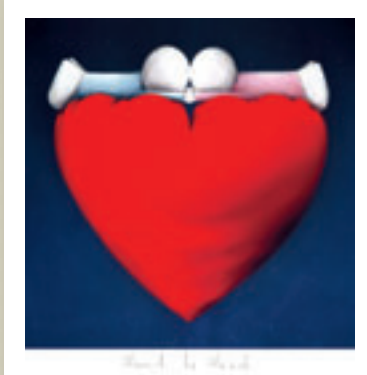

The long awaited 'Heart and Soul' 160 page book

This long-awaited and beautiful book represents a tribute to an inspirational talent. It offers all kinds of new insights into his thought processes, as well as sharing many of the stories that create the mosaic of Doug's world.

OPEN EDITION HARDBACK BOOK
INCLUDING OPEN EDITION PRINT
£95

SIGNED LIMITED EDITION
HARDBACK BOOK IN SLIPCASE
OF 595 COPIES INCLUDING
TWO SIGNED LIMITED EDITION PRINTS
£195