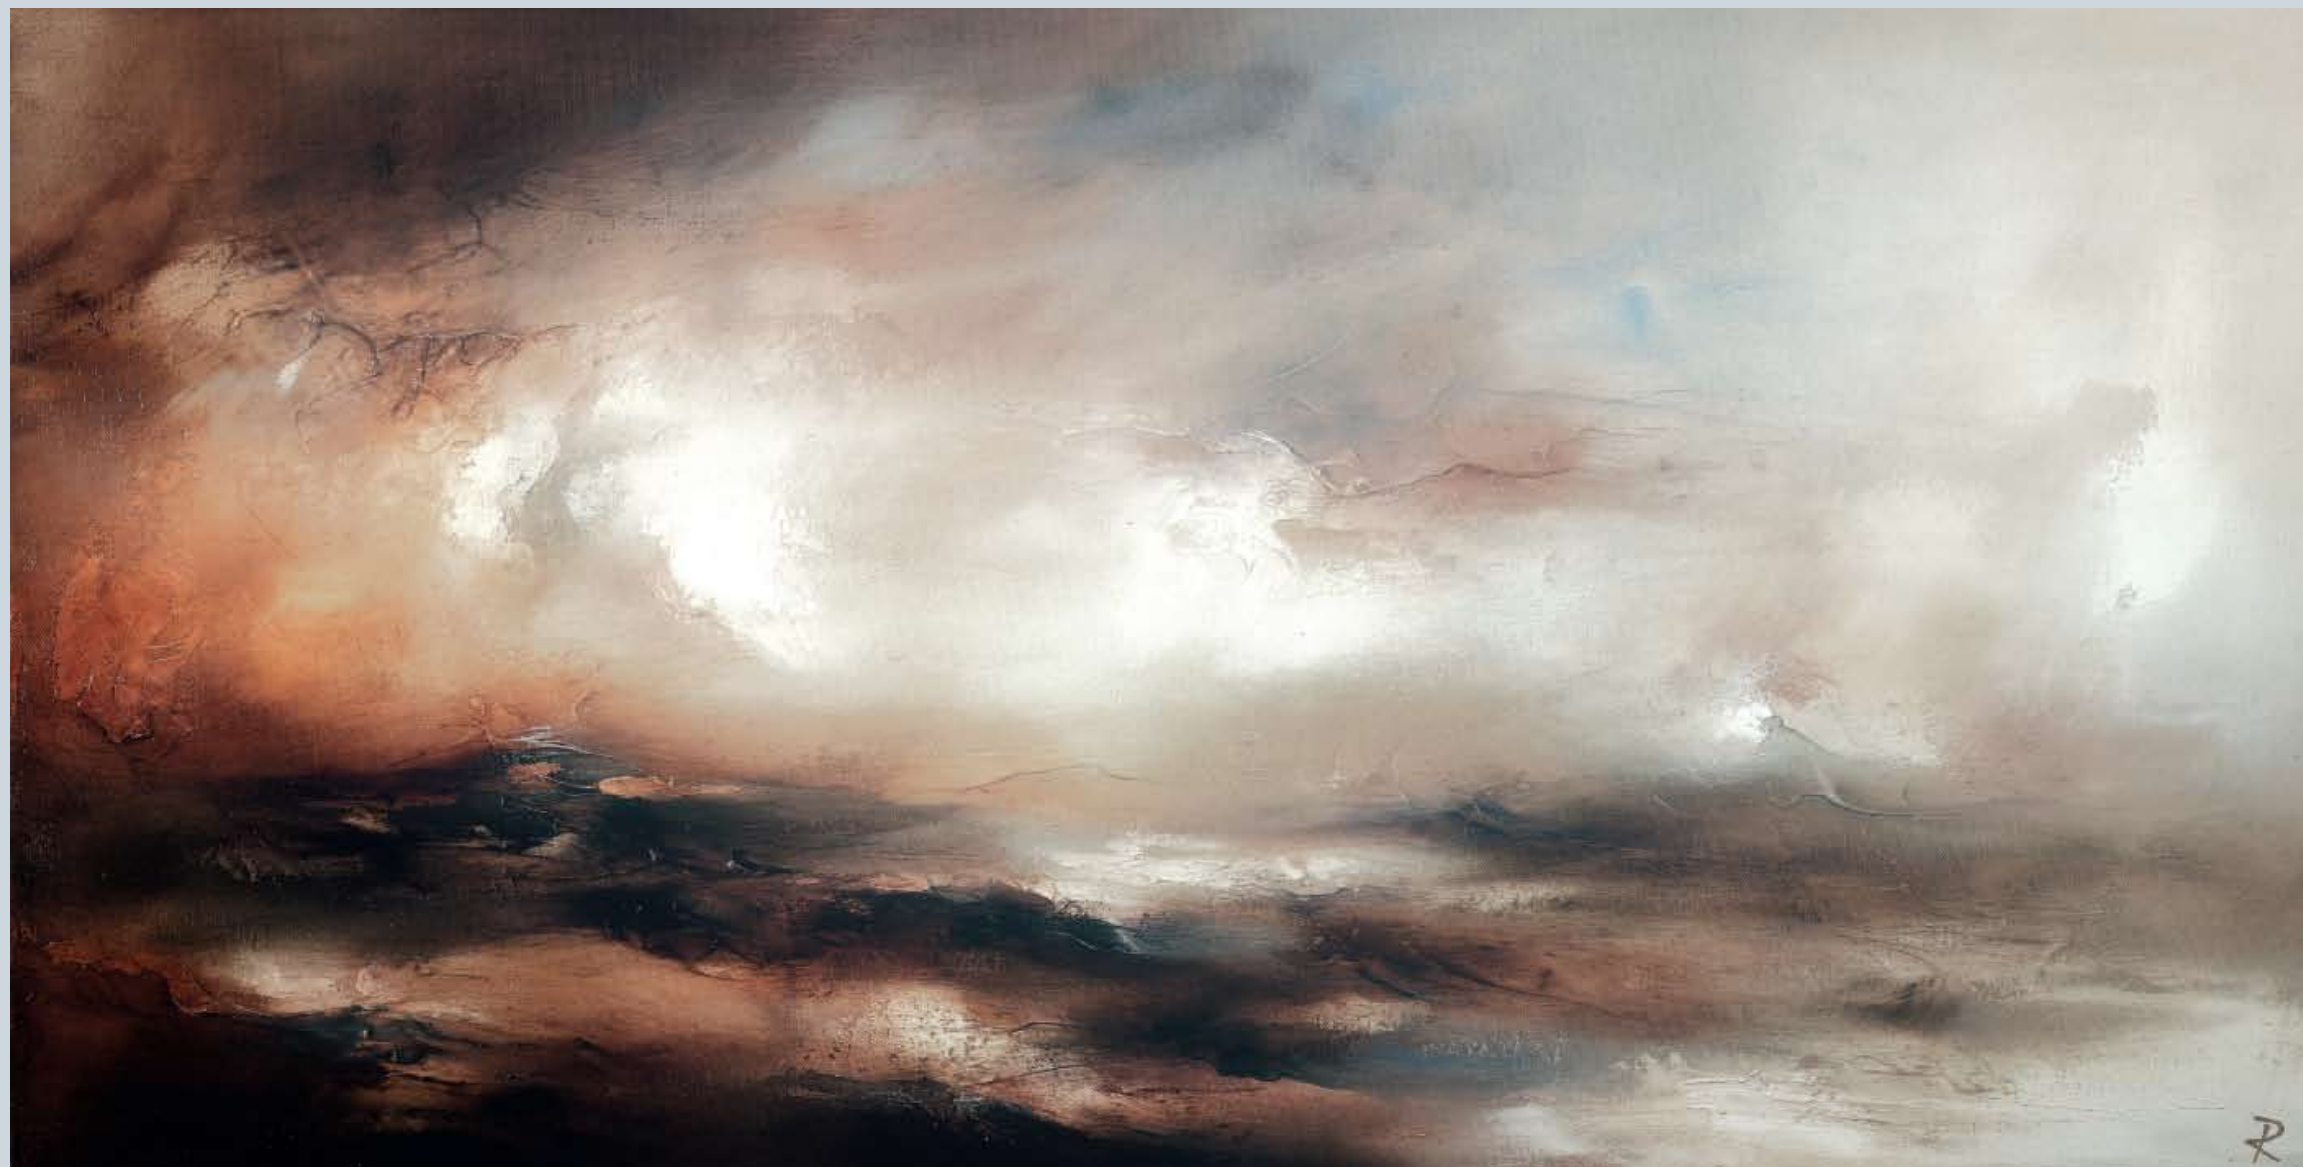

WHITEWALL  
GALLERIES

[www.whitewallgalleries.com](http://www.whitewallgalleries.com)

WHITEWALL GALLERIES NATIONWIDE

CHRIS &  
STEVE ROCKS

Original Paintings

R

While the work of the Rocks brothers appears abstract, it is in fact highly representative. Each image is inspired by the lie of the land - the contours and colours rather than the literal details of the scene - so has its roots in reality rather than imagination. "Creating this free interpretation of the landscape is both challenging and liberating. We paint what we see but it is an intensely personal shared vision, our new collection of paintings are based around our travels throughout the North of England and Scotland and are our interpretation of what we saw and felt from these beautiful places, a reminder of the power of nature and an escape from the everyday stresses of modern life..."

LIGHT OF THE VALLEY  
Original Box Canvas 16" x 16"

*The North Yorkshire Moors are also close by, where one is out in the open and totally exposed to the elements, offering a much different sense of place and perspective on the landscape.*