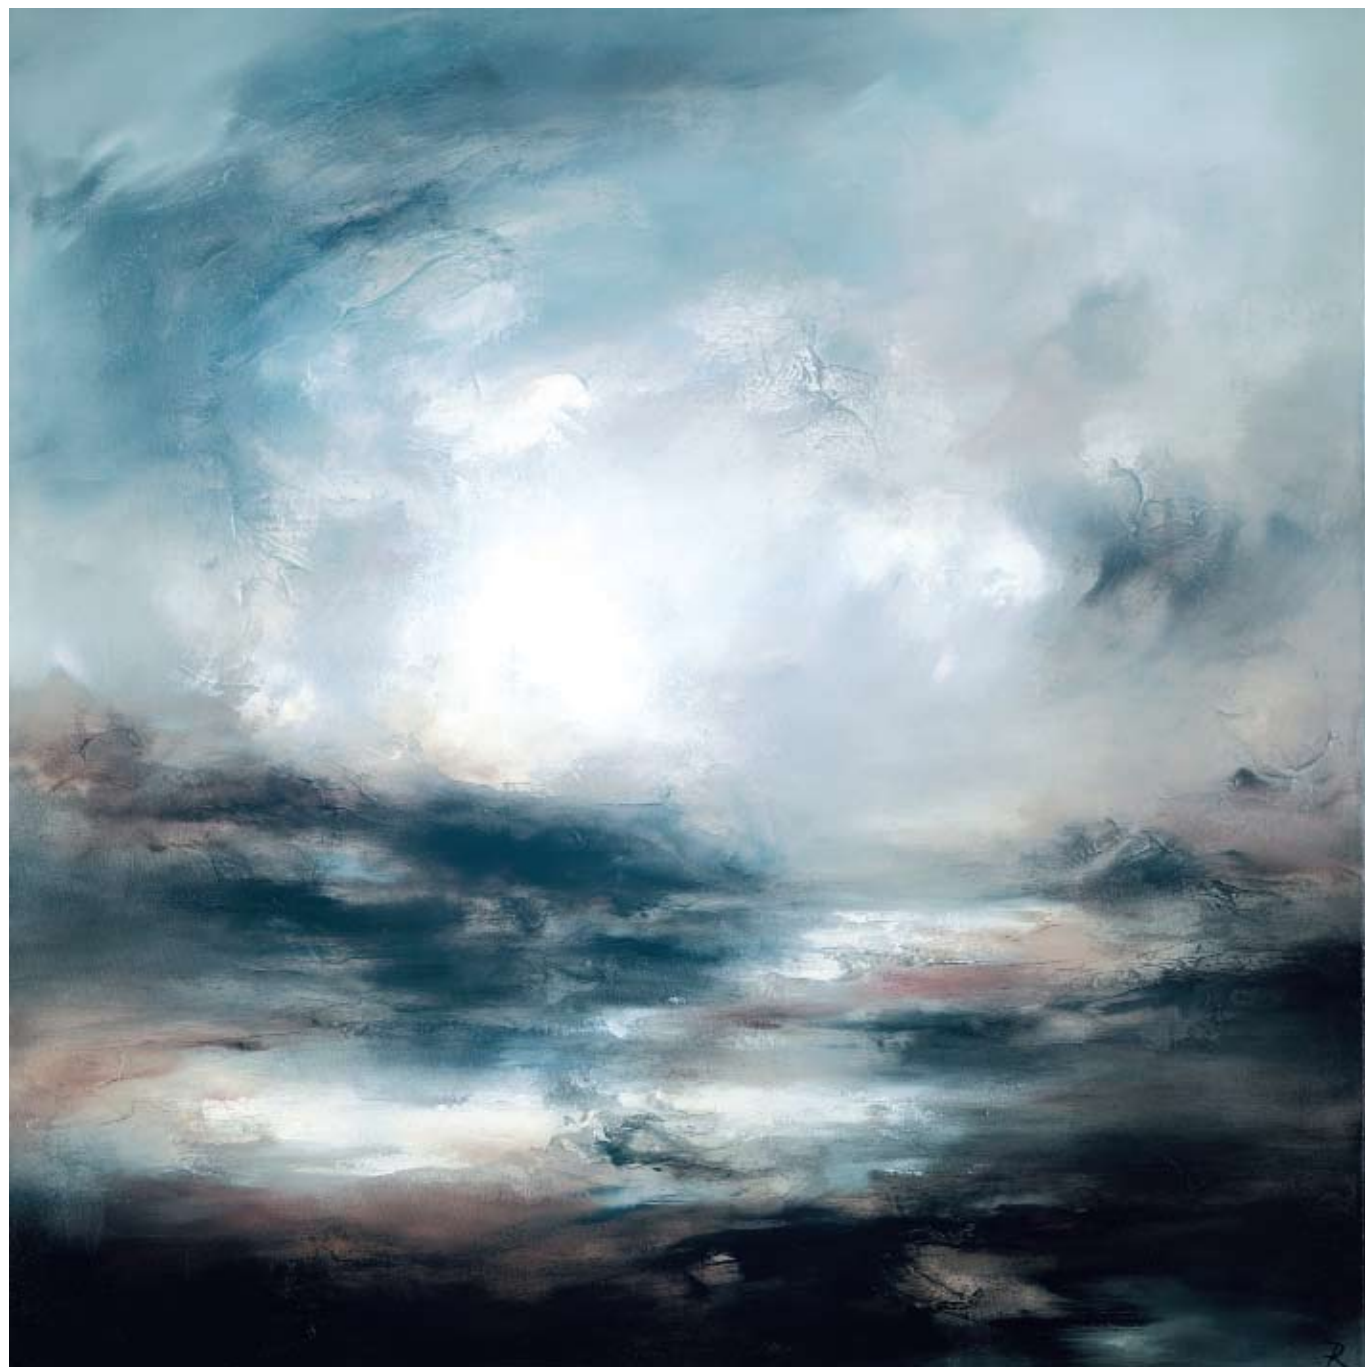

*Close to home, we have found inspiration from the
valleys of Weardale and nearby Hamsterley Forest,
a place we have enjoyed for years in all seasons.
We always feel a sense of adventure here and there's
always something to discover.*

County Durham & WEARDALE

MIST ON THE WEAR
Original Box Canvas 48" x 48"