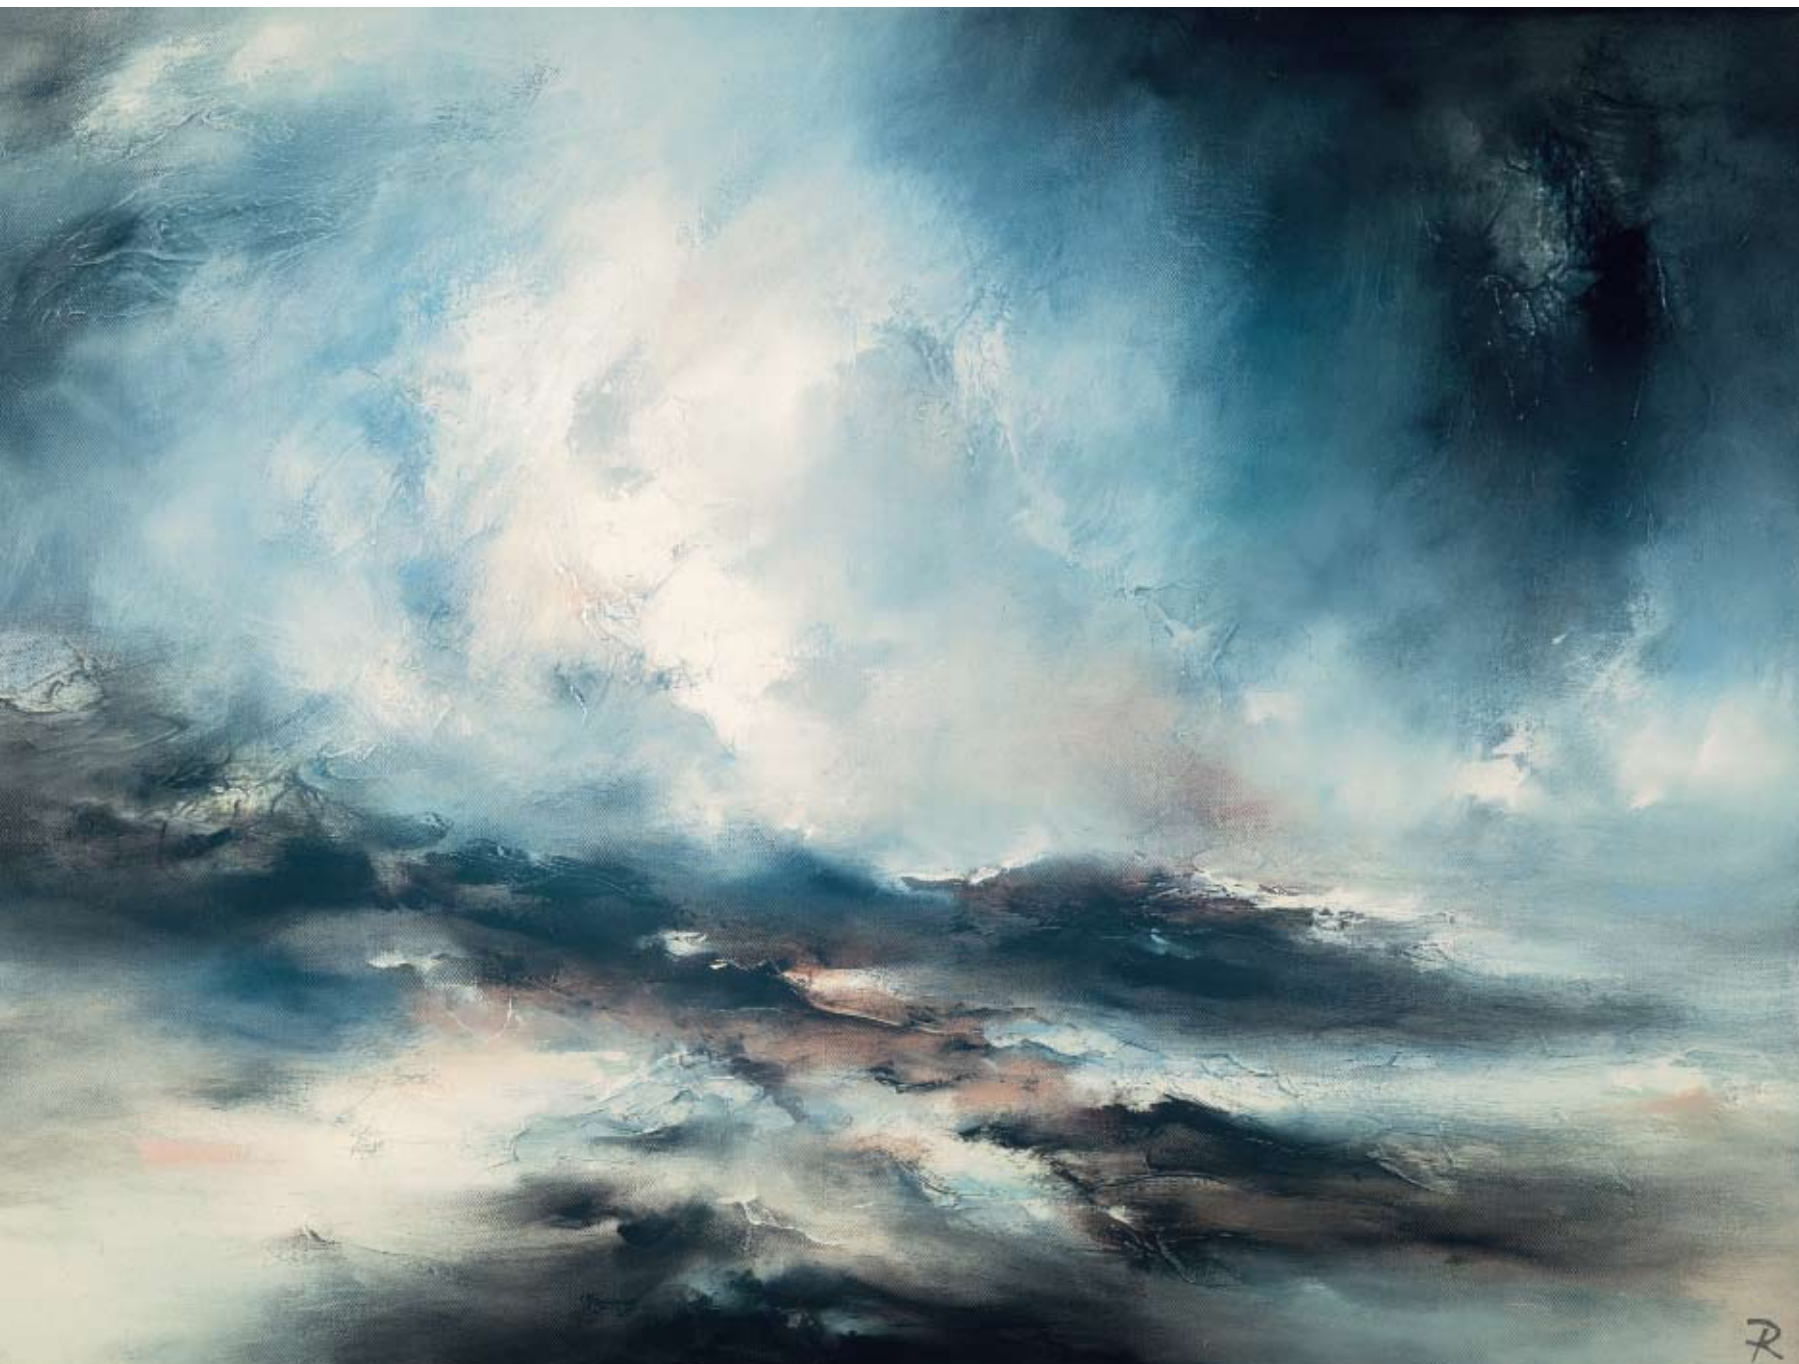

North of us is the rugged Northumberland coastline, with a dramatic atmosphere in all weathers because of its unique luminosity. We often sketch and paint on the beach at Bamburgh, with views of nearby Lindisfarne.

Northumberland COAST

HIGH TIDE NORTHUMBERLAND COAST

Original Box Canvas 40" x 30"