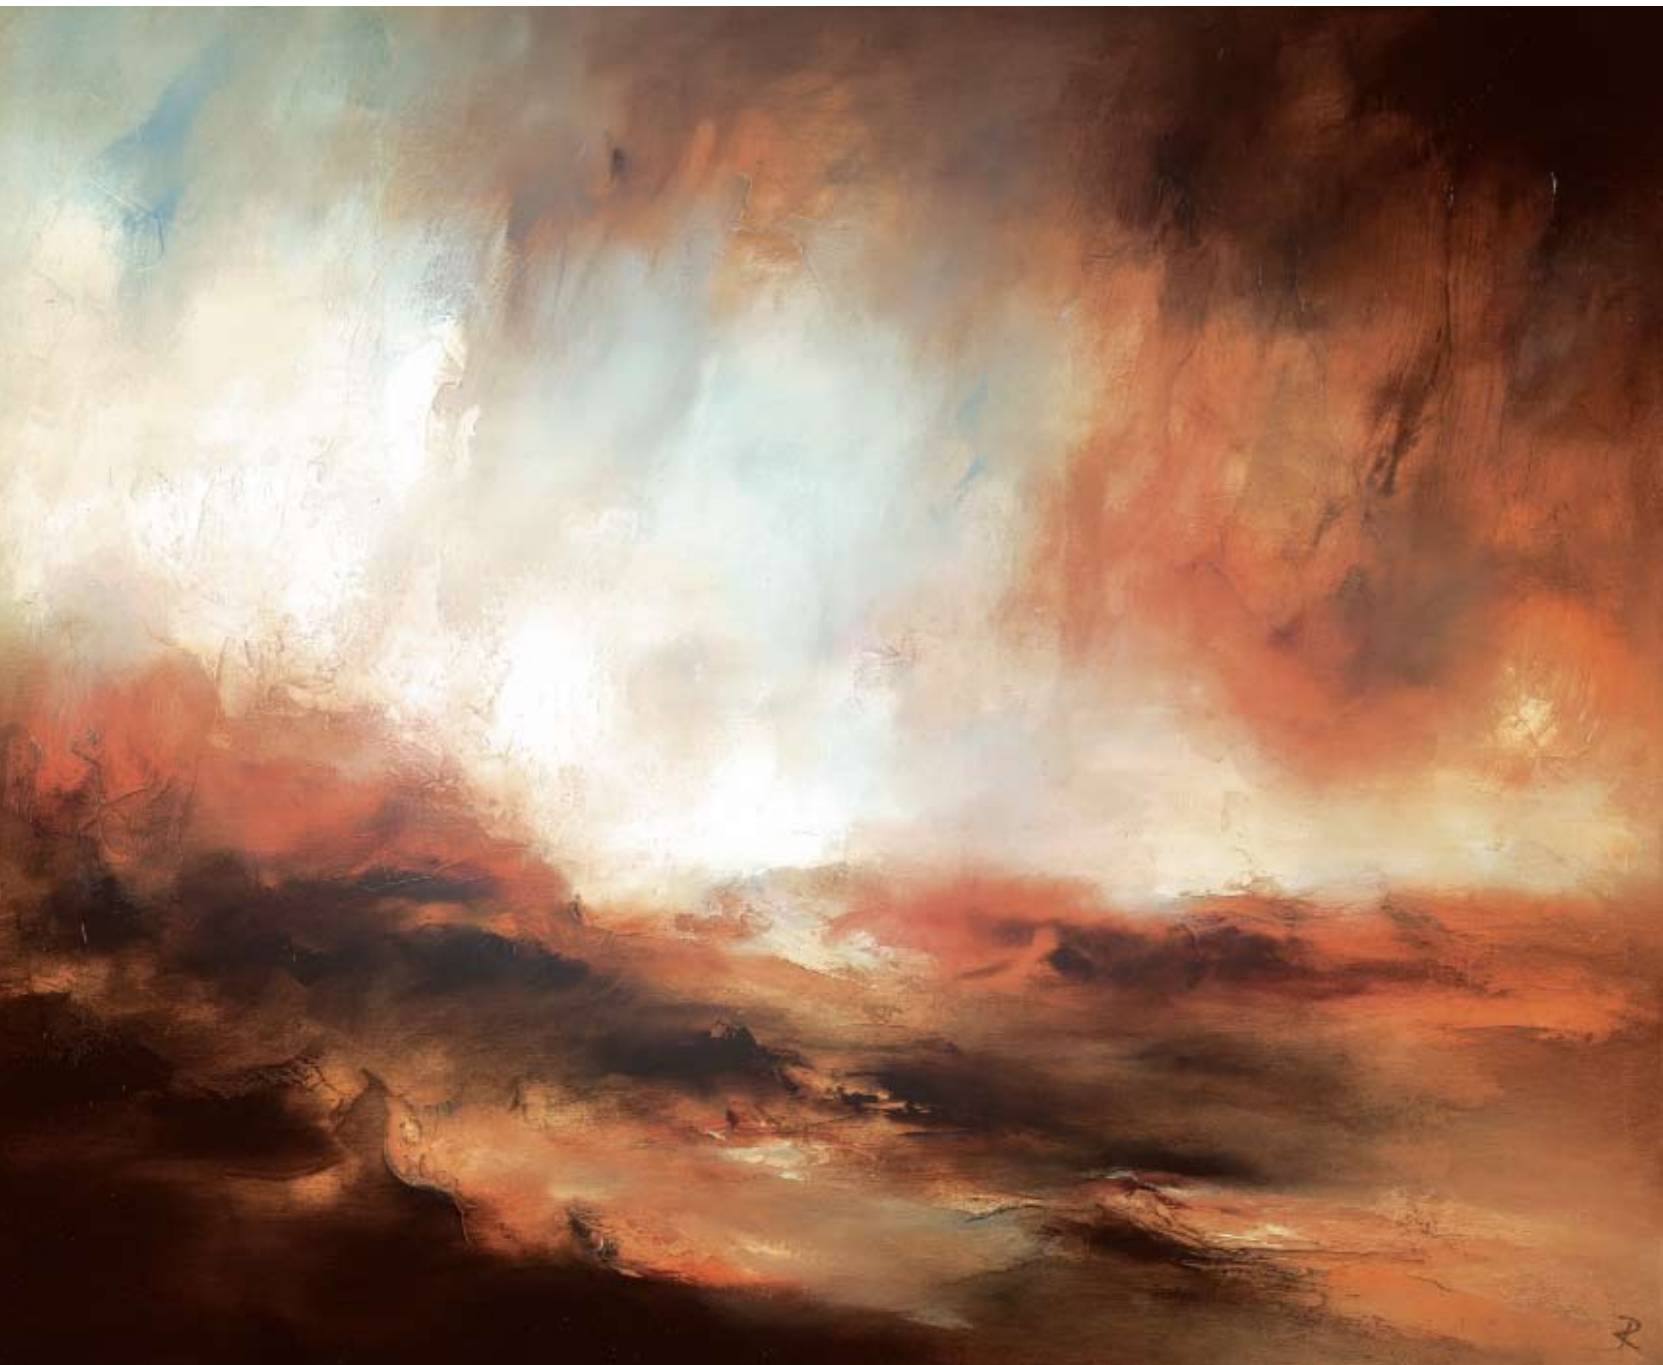

*Scotland is a place of endless inspiration for us.
Our travels through the Highlands take us to
the barren Rannoch Moor and through the eerie
valley of Glencoe with its haunting atmosphere,
right up to Ben Nevis and the top of Aonach Mor.*

Scottish HIGHLANDS

FALLING LIGHT OVER RANNOCH MOOR
Original Box Canvas 50" x 40"