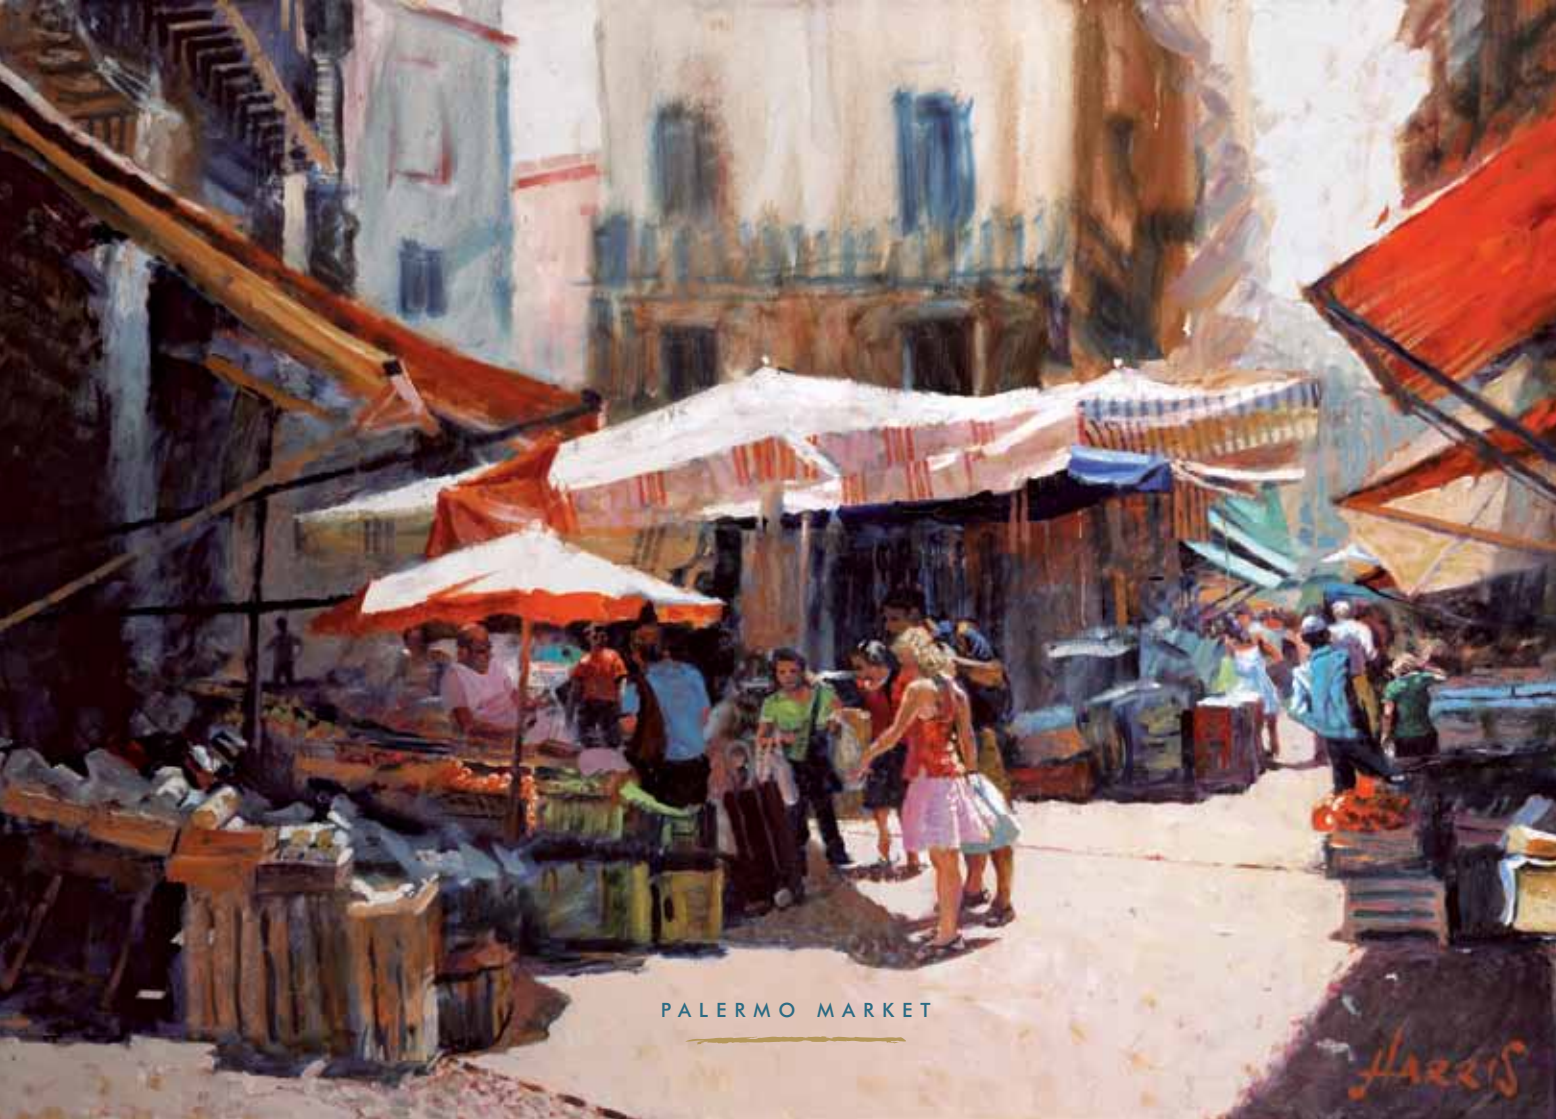

PALERMO MARKET

WHITEWALL GALLERIES

Whitewall Richmond requests the pleasure of your company
at an exclusive private view of

Rolf
THE SIGNATURE COLLECTION

JOIN ROLF IN THE GALLERY ON
Sunday 26th February from 1pm until 3pm

Only those on the guest list will be admitted to this major event,
so please do ensure you contact us to confirm your attendance.

log on to www.whitewallgalleries.com/downloads/downloads.asp to view the exhibition catalogue.

Strictly RSVP

Whitewall Richmond-Upn-Thames
18 Hill Street, Richmond Upon Thames TW9 1TN
0208 439 9981 richmond@whitewallgalleries.com
www.whitewallgalleries.com | www.facebook.com/whitewallgalleries